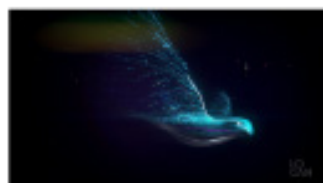

BRIAN D. WILLIAMS

Visual Effects Artist

brian@ihatebrianwilliams.com • 310-308-6671

DEMO REEL BREAKDOWN:

Apple ZIP

- Screen replacement
- Rolodex wipe effect

Uniqlo

- Composited background transition from live action to CG
- Composited green screen talent
- Composited dynamic wardrobe shifts

Target: Nerf Blast Lab

- Background clean up
- Removed reflection of the cameraman
- Combined multiple takes and added focus pull

Scott: Tube Empire

- Composited multiple CG passes
- Composited CG elements into live action